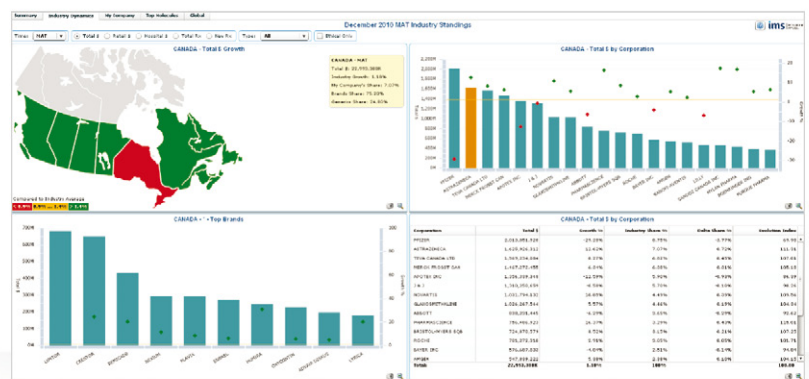

IMS PERFORMANCE ANALYTICS

EXECUTIVE EDITION

Actionable Intelligence On-The-Go

IMS Performance Analytics is a user-centric business intelligence solution designed to provide every stakeholder of your commercial analytics team with the ability to view and report key performance indicators (KPIs) to help you generate efficiency and effectiveness, as well as reduce the total cost of ownership of your business intelligence. All editions can be customized to provide maximum flexibility and scalability. As a SLaaS (“Solution as a Service”) offering, **IMS Performance Analytics** leverages multiple technologies to ensure each user’s needs are met using the best presentation platform available. A multitude of presentation options are available to ensure each user has the most appropriate visualizations to facilitate decision making, including exception reporting and alerts, adhoc queries, mobile device delivery, and mapping.

Keeping you at the pulse of your business

Environmental challenges in Canada require a closer look at your business unit’s performance relative to the Canadian and global markets. Performance Analytics Executive Edition (formerly known as Executive Monitor) arms you with the information to excel in this increasingly competitive landscape.

Executive Edition is a ready to be deployed turn-key solution or tailored dashboard solution customized with additional metrics and KPIs; no need to extract data, make calculations, spot trends, identify aberrations or summarize highlights. Executive Edition provides consistent and seamless updates every month (global data quarterly).

Key insights available at your fingertips 24/7 on the state of the industry, your company and your brand’s competitive landscape:

- National, provincial and global key performance indicators and benchmarks
- State-of-the-art graphs and charts for quick and easy insights, anywhere and anytime
- Configurable to meet your unique needs